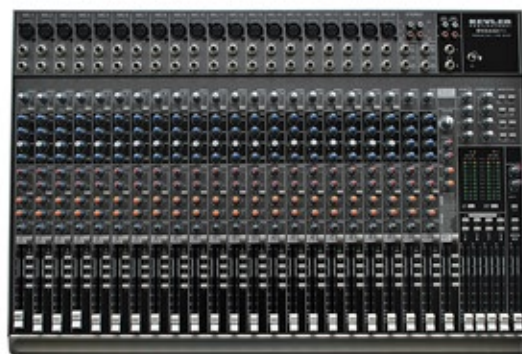

RV2442FX

- 24 Channel Compact Mixer
- 20 Mic/line 2 Stereo input
- 4 Band EQ, Mid Freq.sweep.
- 24bit DSP Digital Effect
- Mute & PFL function
- Phantom Power 48V
- 4 Bus
- Headphone in
- 4 Aux out
- Foot switch effect
- 100mm Long fader slide
- Seperate Power supply