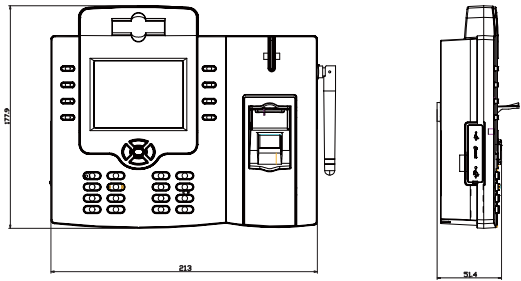

Access control interfaces

- For wiegand in and out, door lock connection, alarm and bell.

Specifications

Fingerprint Capacity	8,000 (Optional: 50,000)
ID Card Capacity	10,000 (Optional: 50,000)
Record Capacity	200,000(Optional: 800,000)
Display	3.5-inch TFT Screen

Communication	RS232/485, TCP/IP, USB-host
Standard Functions	Work code, SMS, DST, Webserver, Scheduled-bell, Self-Service Query, Automatic Status Switch, Photo ID, Multiple Verify Mode, T9 Input, Camera, Anti-passback, Built-in Battery
Access Control Interface	3rd Party Electric Lock, Door Sensor, Exit Button, Alarm, and Door Bell
Wiegand Signal	Input & Output
Optional Functions	ID/Mifare/HID, 3G, WIFI, External Printer, ADMS
Software	ZKTime. Net, ZKTime 5.0
Power Supply	DC12V 3A
Verification Speed	≤0.5 Sec.
Operating Temp	0°C- 45°C
Operating Humidity	20%-80%
Dimension	213*177.9*51.4mm (Length*Width*Thickness)
Net Weight	2.05kg

Dimensions (mm)

Configuration

Interface

Package List