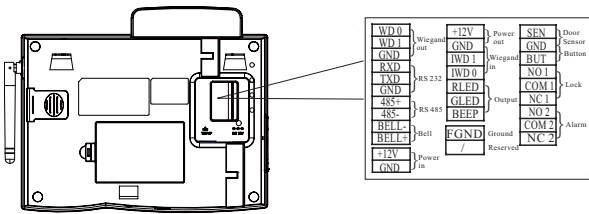

Access control interfaces

- For wiegand in and out, door lock connection, alarm and bell.

Specifications

Fingerprint Capacity	8,000 (Optional: 50,000)
ID Card Capacity	10,000 (Optional: 50,000)
Record Capacity	200,000(Optional: 800,000)
Display	3.5-inch TFT Screen

Communication	RS232/485, TCP/IP, USB-host
Standard Functions	Work code, SMS, DST, Webserver, Scheduled-bell, Self-Service Query, Automatic Status Switch, Photo ID, Multiple Verify Mode, T9 Input, Camera, Anti-passback, Built-in Battery
Access Control Interface	3rd Party Electric Lock, Door Sensor, Exit Button, Alarm, and Door Bell
Wiegand Signal	Input & Output
Optional Functions	ID/Mifare/HID, 3G, WIFI, External Printer, ADMS
Software	ZKTime. Net, ZKTime 5.0
Power Supply	DC12V 3A
Verification Speed	≤0.5 Sec.
Operating Temp	0°C- 45°C
Operating Humidity	20%-80%
Dimension	213*177.9*51.4mm (Length*Width*Thickness)
Net Weight	2.05kg

Dimensions (mm)

Configuration

Interface

Package List