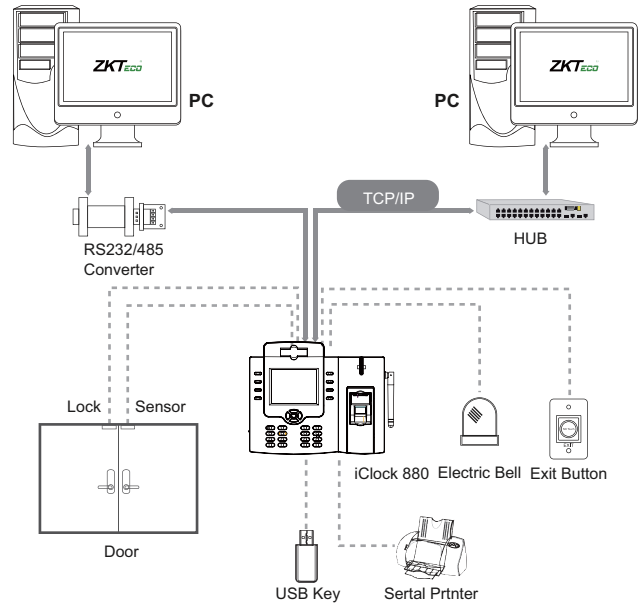

Configuration