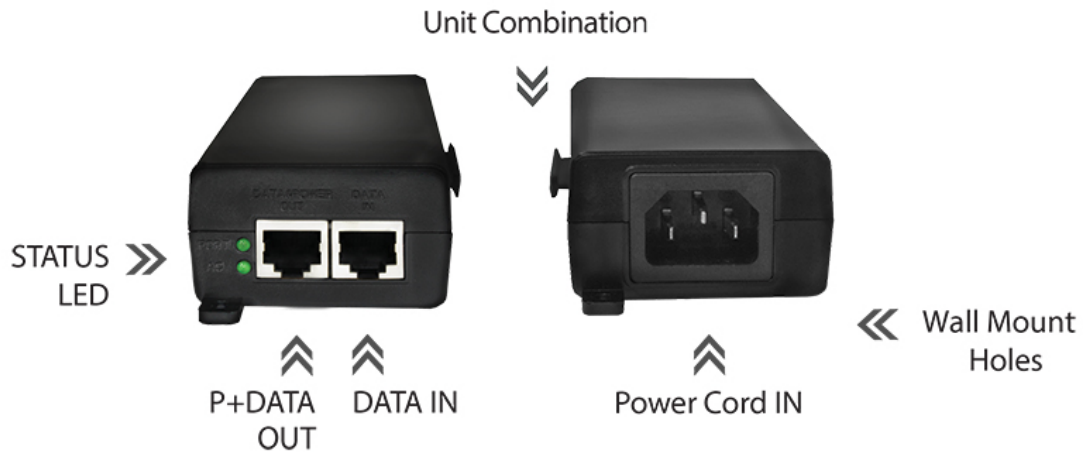

Supports Units Combination for Easy to Bundles Organize the Ethernet Cables

Product Overview

Dimension (W x H x D): 155*67*33.5 mm
Weight (g): 212g

For more detailed product information, please visit our official [CERIO website](#), [Facebook](#), or contact our international sales team at issales@cerio.com.tw.

More detailed information :
• [POE Adapter](#)